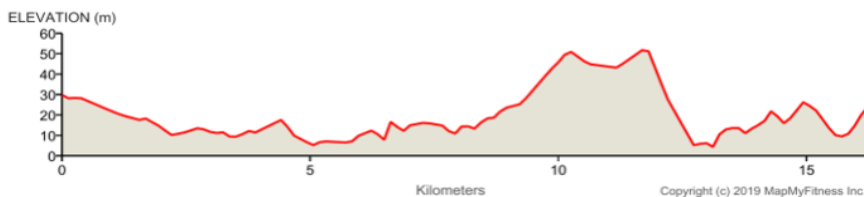

# **BILL LONG** **CAMPERDOWN TO WARRNAMBOOL** **16th February 2019**

Exciting new run in: via Allansford and Hopkins Point Road to the finish line on Raglan Parade under the Melbourne to Warrnambool banner.

**10am start**

**Registrations:**  
**Commercial Hotel**  
**Leura St**  
**Camperdown**

**Entries Close:**  
**Tuesday 12th**  
**February**

**Entry Fee \$30**  
**Transponder Hire \$5**