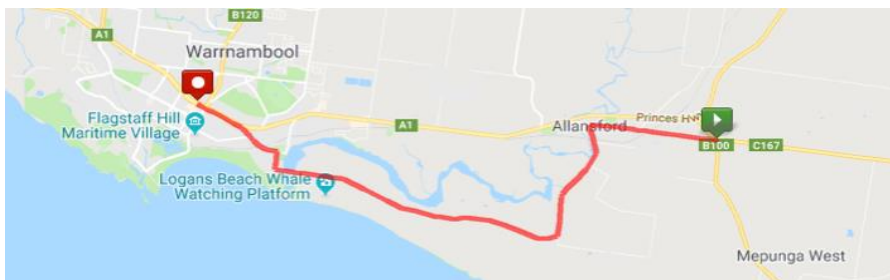

# **BILL LONG** **CAMPERDOWN TO WARRNAMBOOL** **16th February 2019**

Exciting new run in: via Allansford and Hopkins Point Road to the finish line on Raglan Parade under the Melbourne to Warrnambool banner.

More information:

<http://www.veterancycling.com.au/events.html#camperdown>

Enter Now:

<https://www.registernow.com.au/secure/Register.aspx?E=33289>

**Sponsored by**  
**Patron**  
**Ray King**

**74km Open Handicap**  
**Road Race**

**10am start**

**Registrations:**  
**Commercial Hotel**  
**Leura St**  
**Camperdown**

**Entries Close:**  
**Tuesday 12th**  
**February**

**Entry Fee \$30**  
**Transponder Hire \$5**